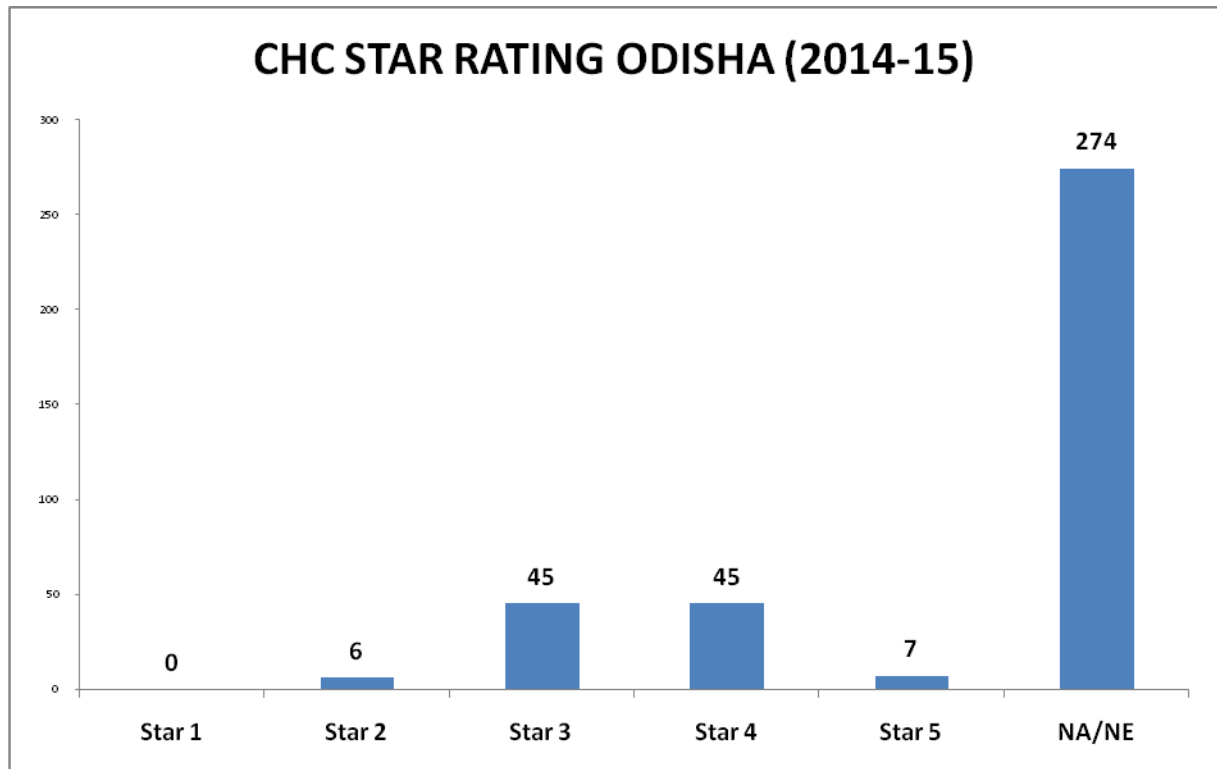

Status of CHC Star Rating 2014-15

CHC STAR (*) RATING

Sl. No.	DISTRICT	NA / NE	Star 1	Star 2	Star 3	Star 4	Star 5	TOTAL
1	Anugul	6	0	0	2	1	0	9
2	Balangir	11	0	0	1	2	1	15
3	Baleshwar	11	0	0	1	2	3	17
4	Bargarh	13	0	1	0	0	0	14
5	Baudh	4	0	0	1	0	0	5
6	Bhadrak	1	0	0	3	3	0	7
7	Cuttack	10	0	0	2	6	0	18
8	Deogarh	3	0	0	1	0	0	4
9	Dhenkanal	9	0	0	0	1	0	10
10	Gajapati	7	0	0	1	0	0	8
11	Ganjam	24	0	1	0	4	1	30
12	Jagatsinghpur	9	0	0	0	0	0	9
13	Jajapur	10	0	0	1	1	0	12
14	Jharsuguda	5	0	1	0	0	0	6
15	Kalahandi	15	0	0	1	0	0	16
16	Kandhamal	10	0	0	0	4	0	14
17	Kendrapara	1	0	2	3	3	0	9
18	Keonjhar	11	0	0	2	4	0	17
19	Khordha	6	0	0	4	3	0	13
20	Koraput	15	0	0	1	0	0	16
21	Malkangiri	6	0	0	2	0	0	8
22	Mayurbhanj	20	0	0	4	4	0	28
23	Nabarangapur	9	0	0	1	0	1	11
24	Nayagarh	9	0	0	0	2	1	12
25	Nuapada	4	0	1	0	1	0	6
26	Puri	13	0	0	0	3	0	16
27	Rayagada	10	0	0	1	0	0	11
28	Sambalpur	10	0	0	1	0	0	11
29	Sonapur	5	0	0	0	0	0	5
30	Sundargarh	7	0	0	12	1	0	20
Odisha		274	0	6	45	45	7	377