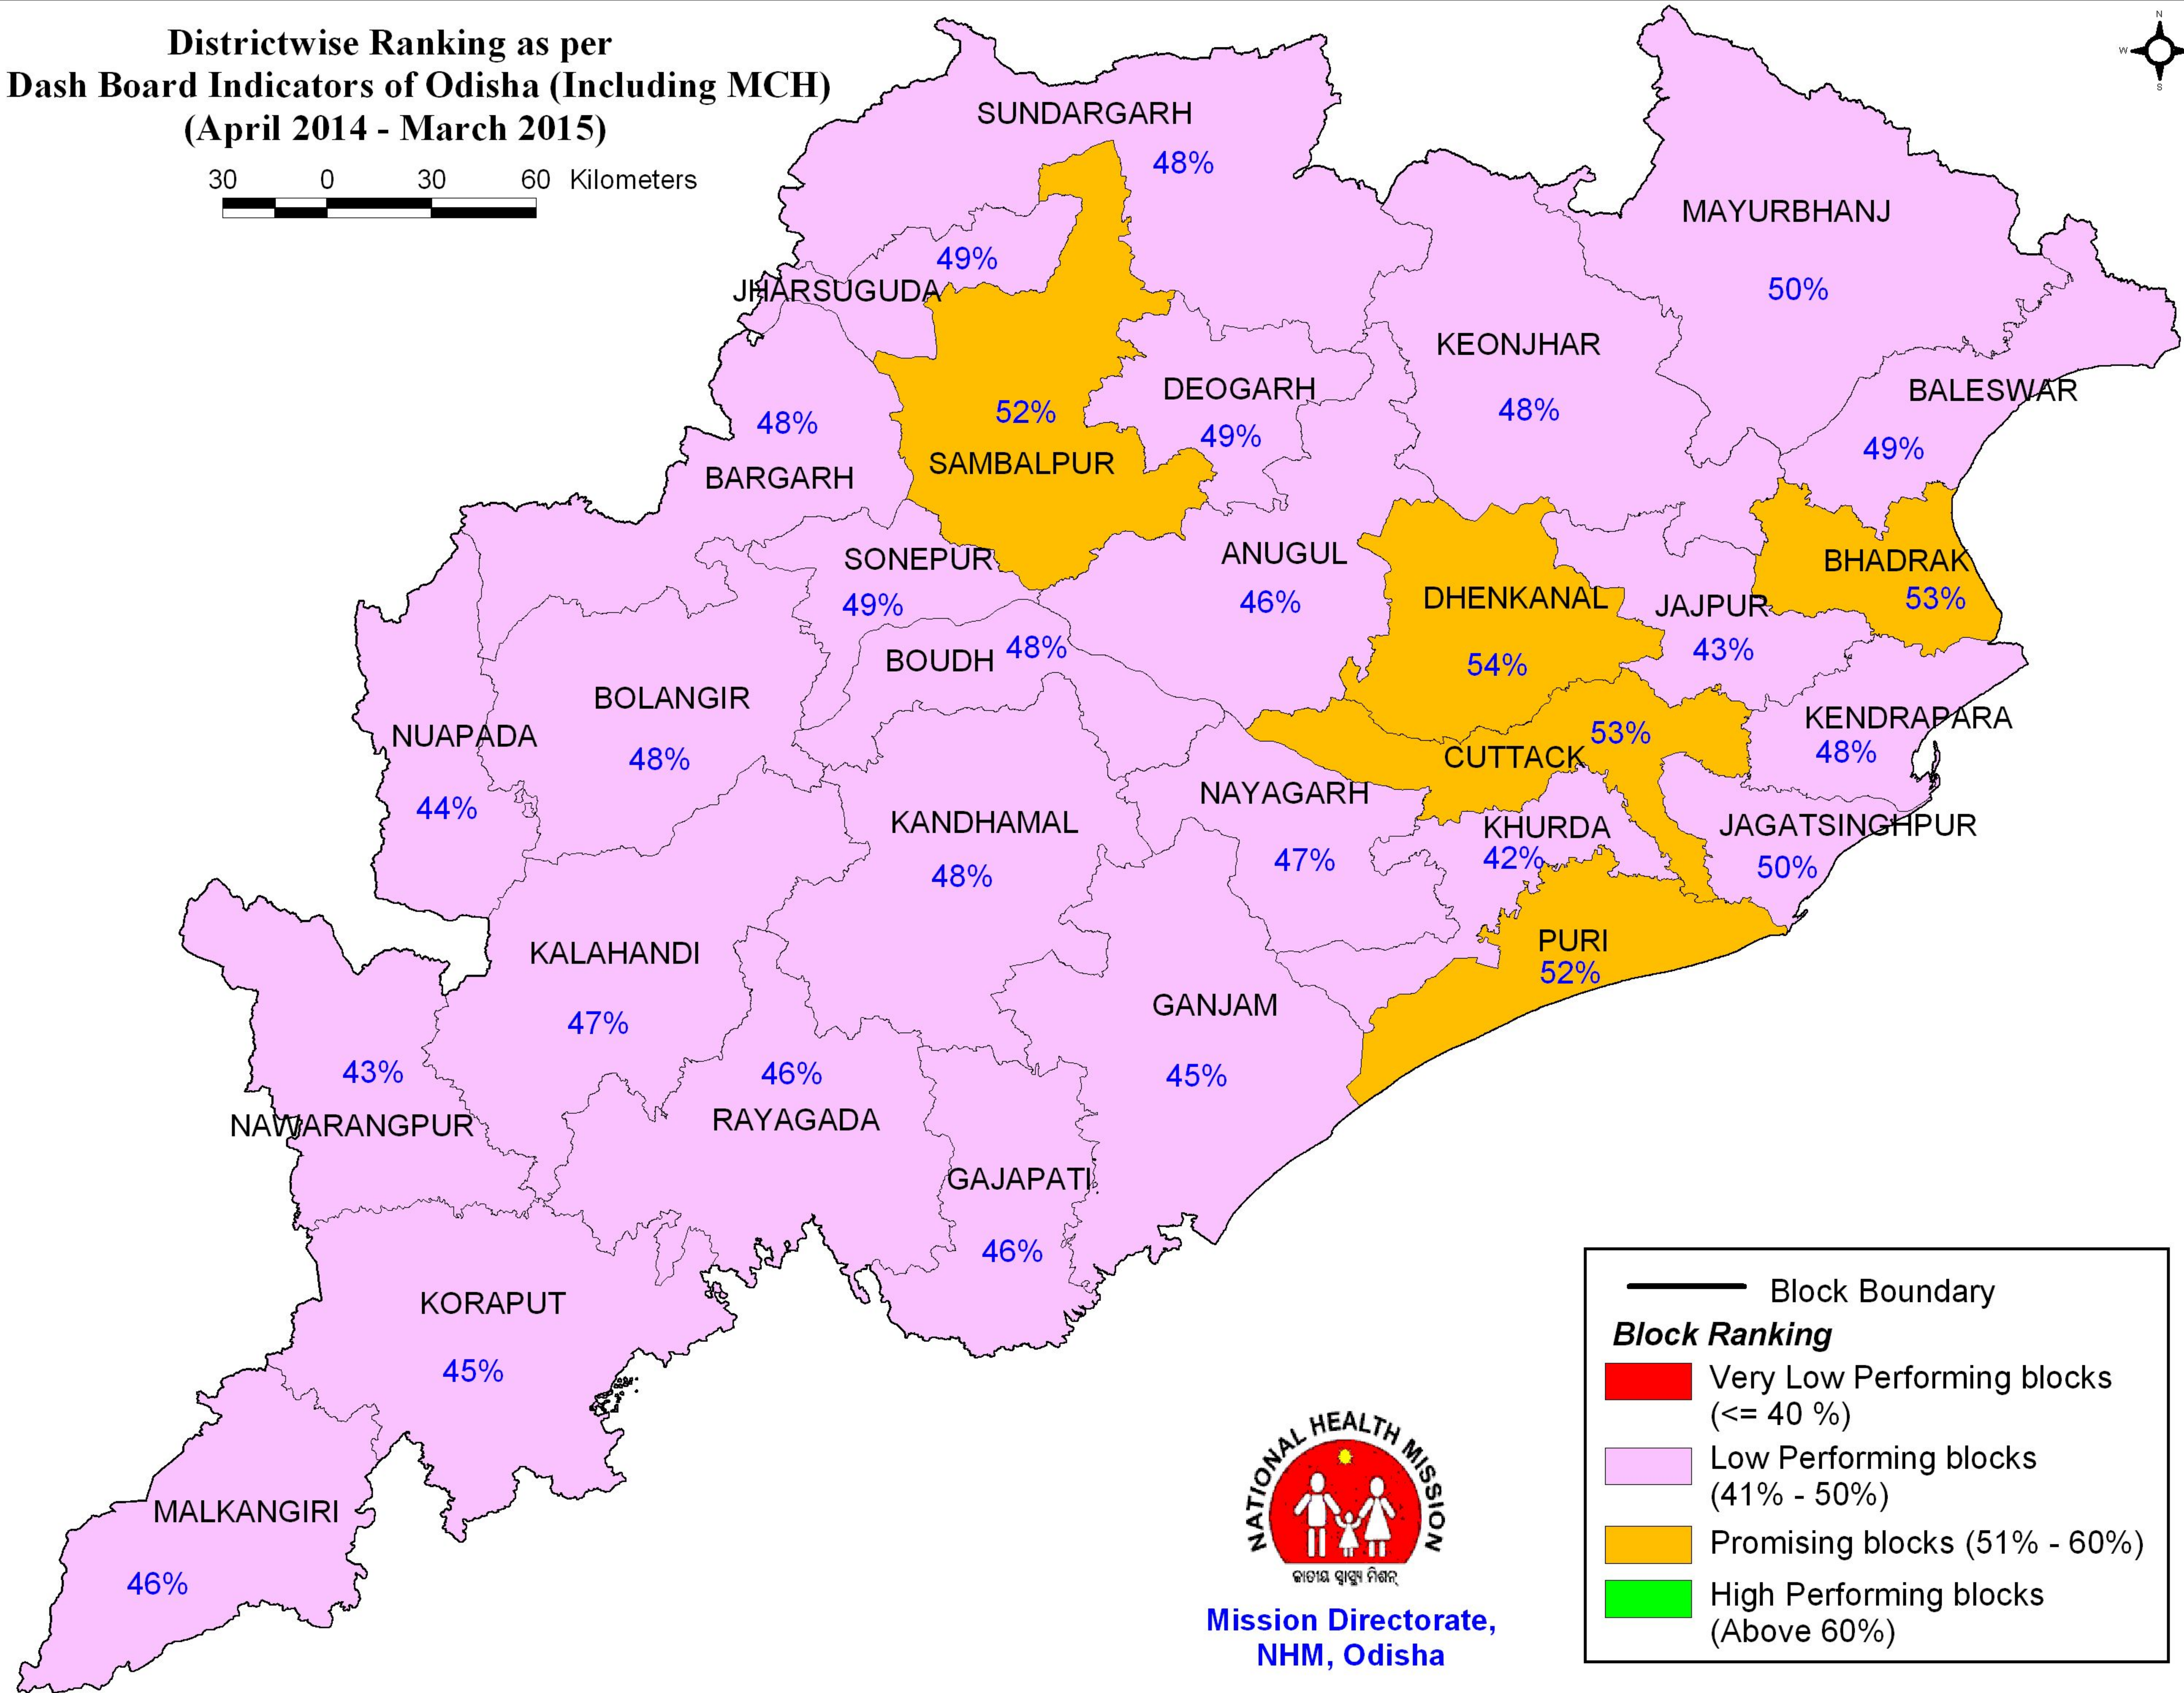

**Districtwise Ranking as per
16 Dash Board Indicators of Odisha (Including MCH)
(April 2014 - March 2015)**

30 0 30 60 Kilometers

— Block Boundary

Block Ranking

- Very Low Performing blocks (<= 40%)
- Low Performing blocks (41% - 50%)
- Promising blocks (51% - 60%)
- High Performing blocks (Above 60%)